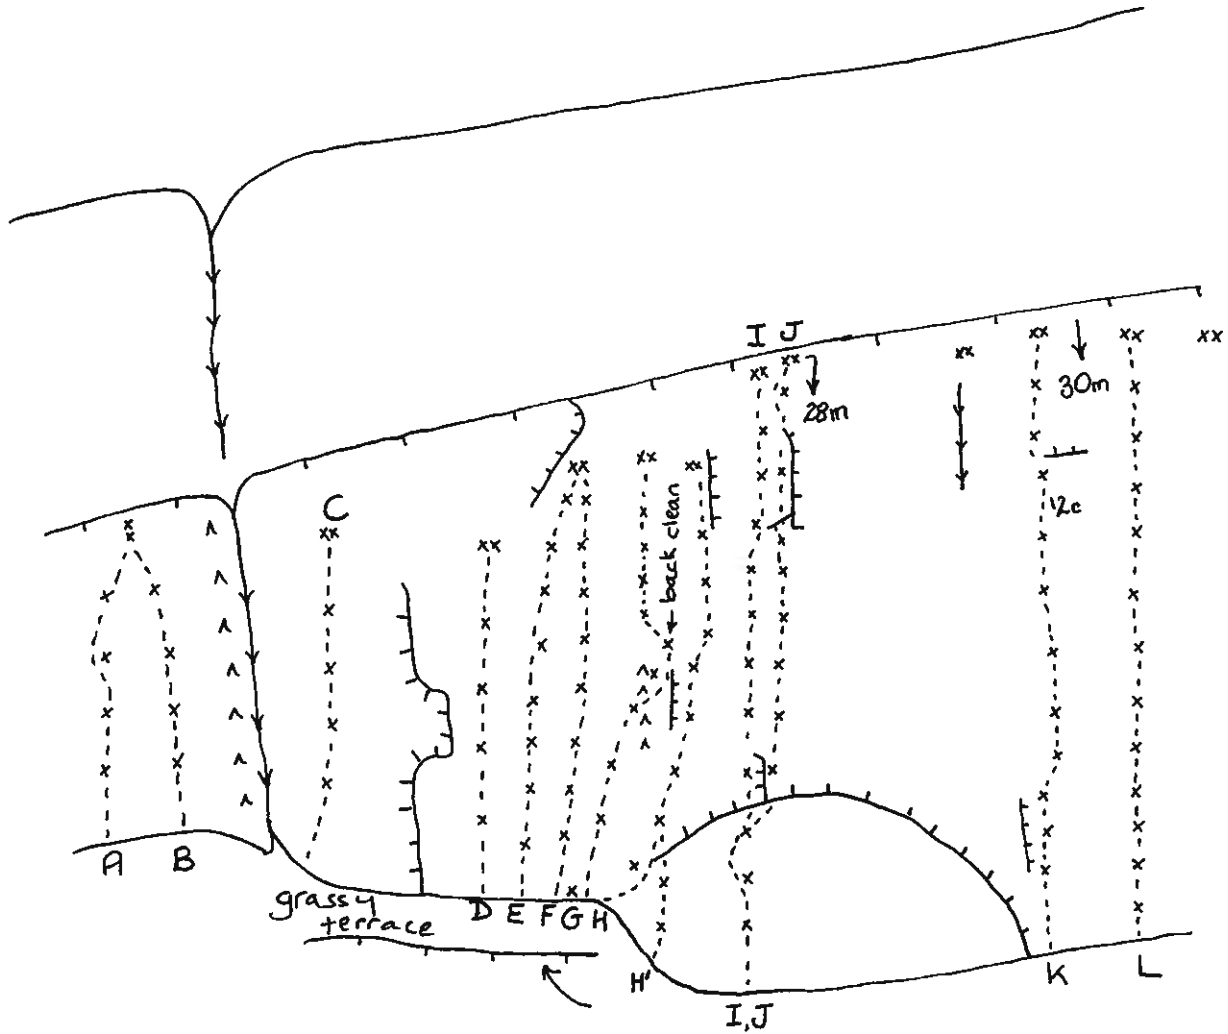

Black Feather Canyon, Punk Wall (July, 2008)

A	X-Ray Spex	10a/b	H	Holiday in Cambodia	10b
B	Le Ritz	9	H'	direct start	10b
C	Ripchord	10c	I	Sister Ray	10c
D	A Simple Plan	10c	J	Minor Threat	10d/11a
E	London Burning	10c	K	Carnal Prayer Mat	12c
F	Never Mind the Bollocks	11b	L	Tonto and The Lone Ranger Fist	12a/b
G	Anarchy in the UK	10c		Fight in Heaven	